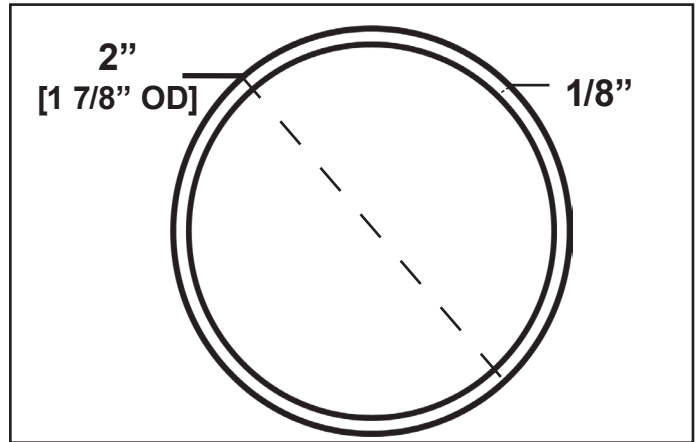

Chain Link Heavy Duty Surface Mounting Post

2" [1 7/8" Outside Dimension] Round x 72" High Support Post
 Welded To Steel 4" x 4" (1/4" Thick) Steel Plate for Fencing (SS40 Pipe)

72"

**SS40
 Commercial
 Grade**

Overhead View

Welded On Plate - Bottom View

Welded On Plate - Side View

Part Number: HDCSP72		Contact Information:	Manufacturer:	Made in America Meets the Buy American Act
Height: 72"	Gauge: SS40	Website: www.VinylFenceFittings.com	DF Supply, Inc. 8500 Hadden Road Twinsburg, Ohio 44087	
Diameter: 2" [1 7/8" OD]	Wall Thickness: 0.120"	Phone: (800) 878-7829		
Material: Galvanized Steel	Base Plate Size: 4" x 4" Sq.	Email: Sales@VinylFenceFittings.com		