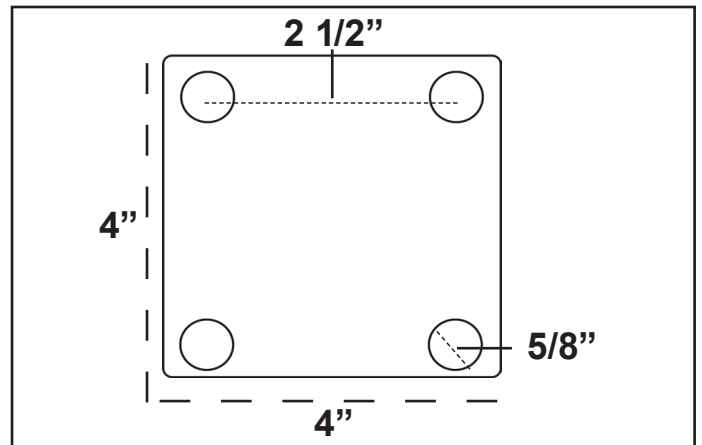

Chain Link Heavy Duty Surface Mounting Post

2" [1 7/8" Outside Dimension] Round x 72" High Support Post
 Welded To Steel 4" x 4" (1/4" Thick) Steel Plate for Fencing (SS40 Pipe)

72"

**SS40
 Commercial
 Grade**

Overhead View

Welded On Plate - Bottom View

Welded On Plate - Side View

Part Number: HDCSP72		Contact Information:	Manufacturer:	Made in America Meets the Buy American Act
Height: 72"	Gauge: SS40	Website: www.VinylFenceFittings.com	DF Supply, Inc. 8500 Hadden Road Twinsburg, Ohio 44087	
Diameter: 2" [1 7/8" OD]	Wall Thickness: 0.120"	Phone: (800) 878-7829		
Material: Galvanized Steel	Base Plate Size: 4" x 4" Sq.	Email: Sales@VinylFenceFittings.com		