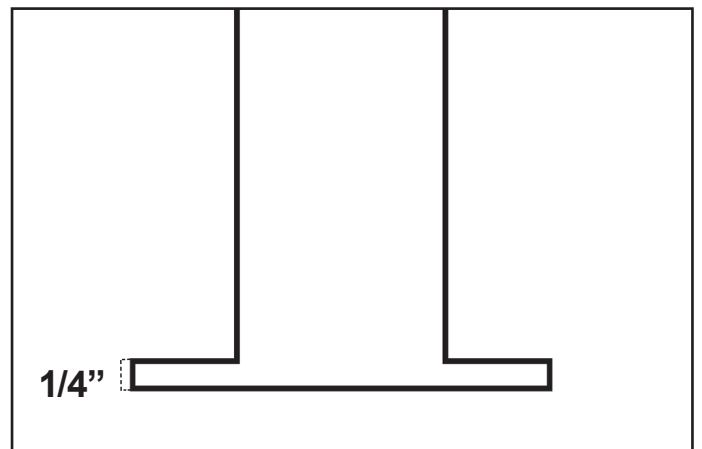

Chain Link Heavy Duty Surface Mounting Post

2" [1 7/8" Outside Dimension] Round x 72" High Support Post
 Welded To Steel 4" x 4" (1/4" Thick) Steel Plate for Fencing (SS40 Pipe)

72"

**SS40
 Commercial
 Grade**

Overhead View

Welded On Plate - Bottom View

Welded On Plate - Side View

Part Number: HDCSP72		Contact Information:	Manufacturer:	Made in America Meets the Buy American Act
Height: 72"	Gauge: SS40	Website: www.VinylFenceFittings.com	DF Supply, Inc. 8500 Hadden Road Twinsburg, Ohio 44087	
Diameter: 2" [1 7/8" OD]	Wall Thickness: 0.120"	Phone: (800) 878-7829		
Material: Galvanized Steel	Base Plate Size: 4" x 4" Sq.	Email: Sales@VinylFenceFittings.com		