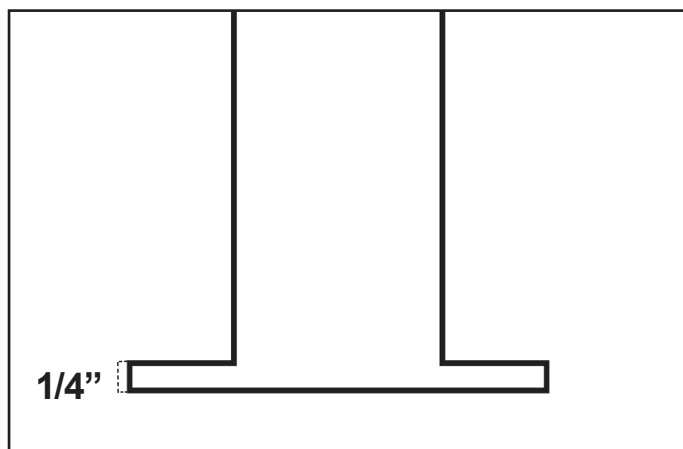

Chain Link Heavy Duty Surface Mounting Post

2" [1 7/8" Outside Dimension] Round x 60" High Support Post
 Welded To Steel 4" x 4" (1/4" Thick) Steel Plate for Fencing (SS40 Pipe)

Overhead View

Welded On Plate - Bottom View

Welded On Plate - Side View

**SS40
 Commercial
 Grade**

Part Number: HDCSP60		Contact Information:	Manufacturer:	Made in America Meets the Buy American Act
Height: 60"	Gauge: SS40	Website: www.VinylFenceFittings.com	DF Supply, Inc. 8500 Hadden Road Twinsburg, Ohio 44087	
Diameter: 2" [1 7/8" OD]	Wall Thickness: 0.120"	Phone: (800) 878-7829		
Material: Galvanized Steel	Base Plate Size: 4" x 4" Sq.	Email: Sales@VinylFenceFittings.com		