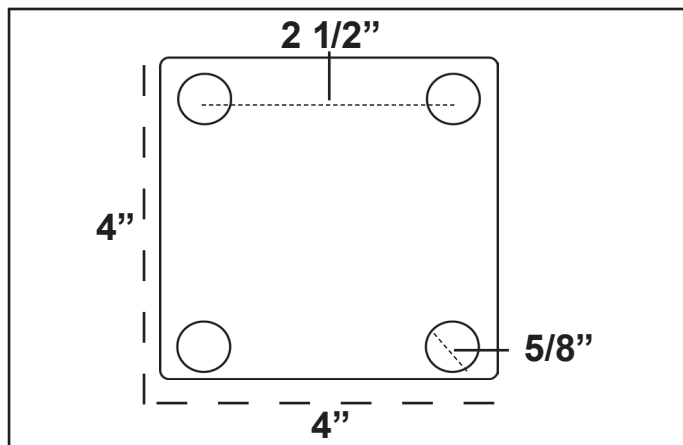

Chain Link Heavy Duty Surface Mounting Post

2" [1 7/8" Outside Dimension] Round x 60" High Support Post
 Welded To Steel 4" x 4" (1/4" Thick) Steel Plate for Fencing (SS40 Pipe)

Overhead View

Welded On Plate - Bottom View

Welded On Plate - Side View

**SS40
 Commercial
 Grade**

Part Number: HDCSP60		Contact Information:	Manufacturer:	Made in America Meets the Buy American Act
Height: 60"	Gauge: SS40	Website: www.VinylFenceFittings.com	DF Supply, Inc. 8500 Hadden Road Twinsburg, Ohio 44087	
Diameter: 2" [1 7/8" OD]	Wall Thickness: 0.120"	Phone: (800) 878-7829		
Material: Galvanized Steel	Base Plate Size: 4" x 4" Sq.	Email: Sales@VinylFenceFittings.com		