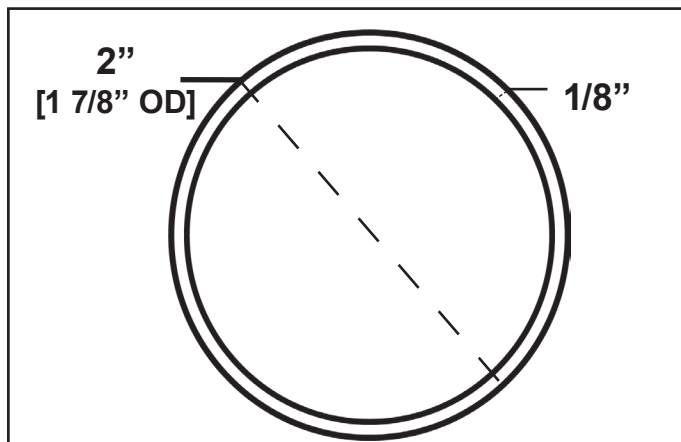

Chain Link Heavy Duty Surface Mounting Post

2" [1 7/8" Outside Dimension] Round x 60" High Support Post
 Welded To Steel 4" x 4" (1/4" Thick) Steel Plate for Fencing (SS40 Pipe)

Overhead View

Welded On Plate - Bottom View

Welded On Plate - Side View

**SS40
 Commercial
 Grade**

Part Number: HDCSP60		Contact Information:	Manufacturer:	Made in America Meets the Buy American Act
Height: 60"	Gauge: SS40	Website: www.VinylFenceFittings.com	DF Supply, Inc. 8500 Hadden Road Twinsburg, Ohio 44087	
Diameter: 2" [1 7/8" OD]	Wall Thickness: 0.120"	Phone: (800) 878-7829		
Material: Galvanized Steel	Base Plate Size: 4" x 4" Sq.	Email: Sales@VinylFenceFittings.com		