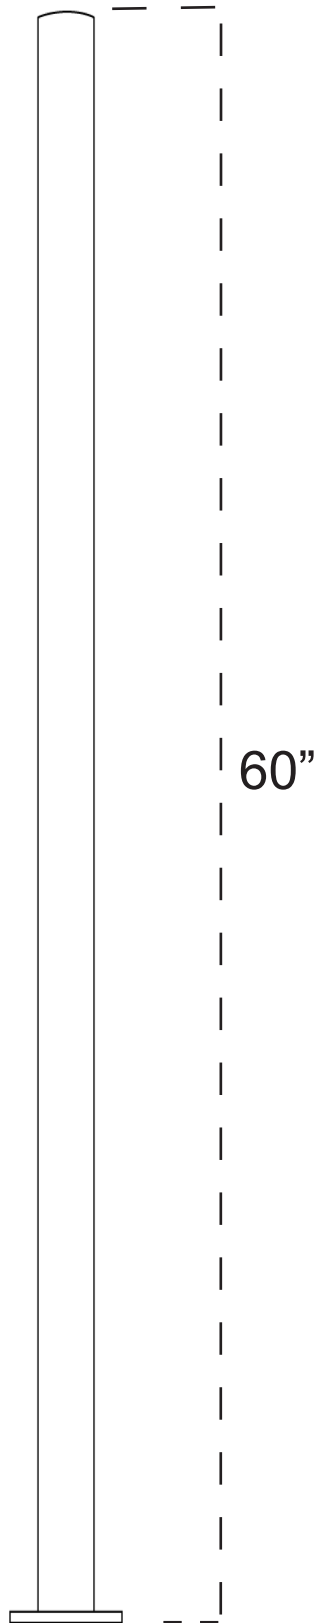

Chain Link Heavy Duty Surface Mounting Post

2" [1 7/8" Outside Dimension] Round x 60" High Support Post
 Welded To Steel 4" x 4" (1/4" Thick) Steel Plate for Fencing (SS40 Pipe)

Overhead View

Welded On Plate - Bottom View

Welded On Plate - Side View

**SS40
 Commercial
 Grade**

Part Number: HDCSP60		Contact Information:	Manufacturer:	Made in America Meets the Buy American Act
Height: 60"	Gauge: SS40	Website: www.VinylFenceFittings.com	DF Supply, Inc. 8500 Hadden Road Twinsburg, Ohio 44087	
Diameter: 2" [1 7/8" OD]	Wall Thickness: 0.120"	Phone: (800) 878-7829		
Material: Galvanized Steel	Base Plate Size: 4" x 4" Sq.	Email: Sales@VinylFenceFittings.com		